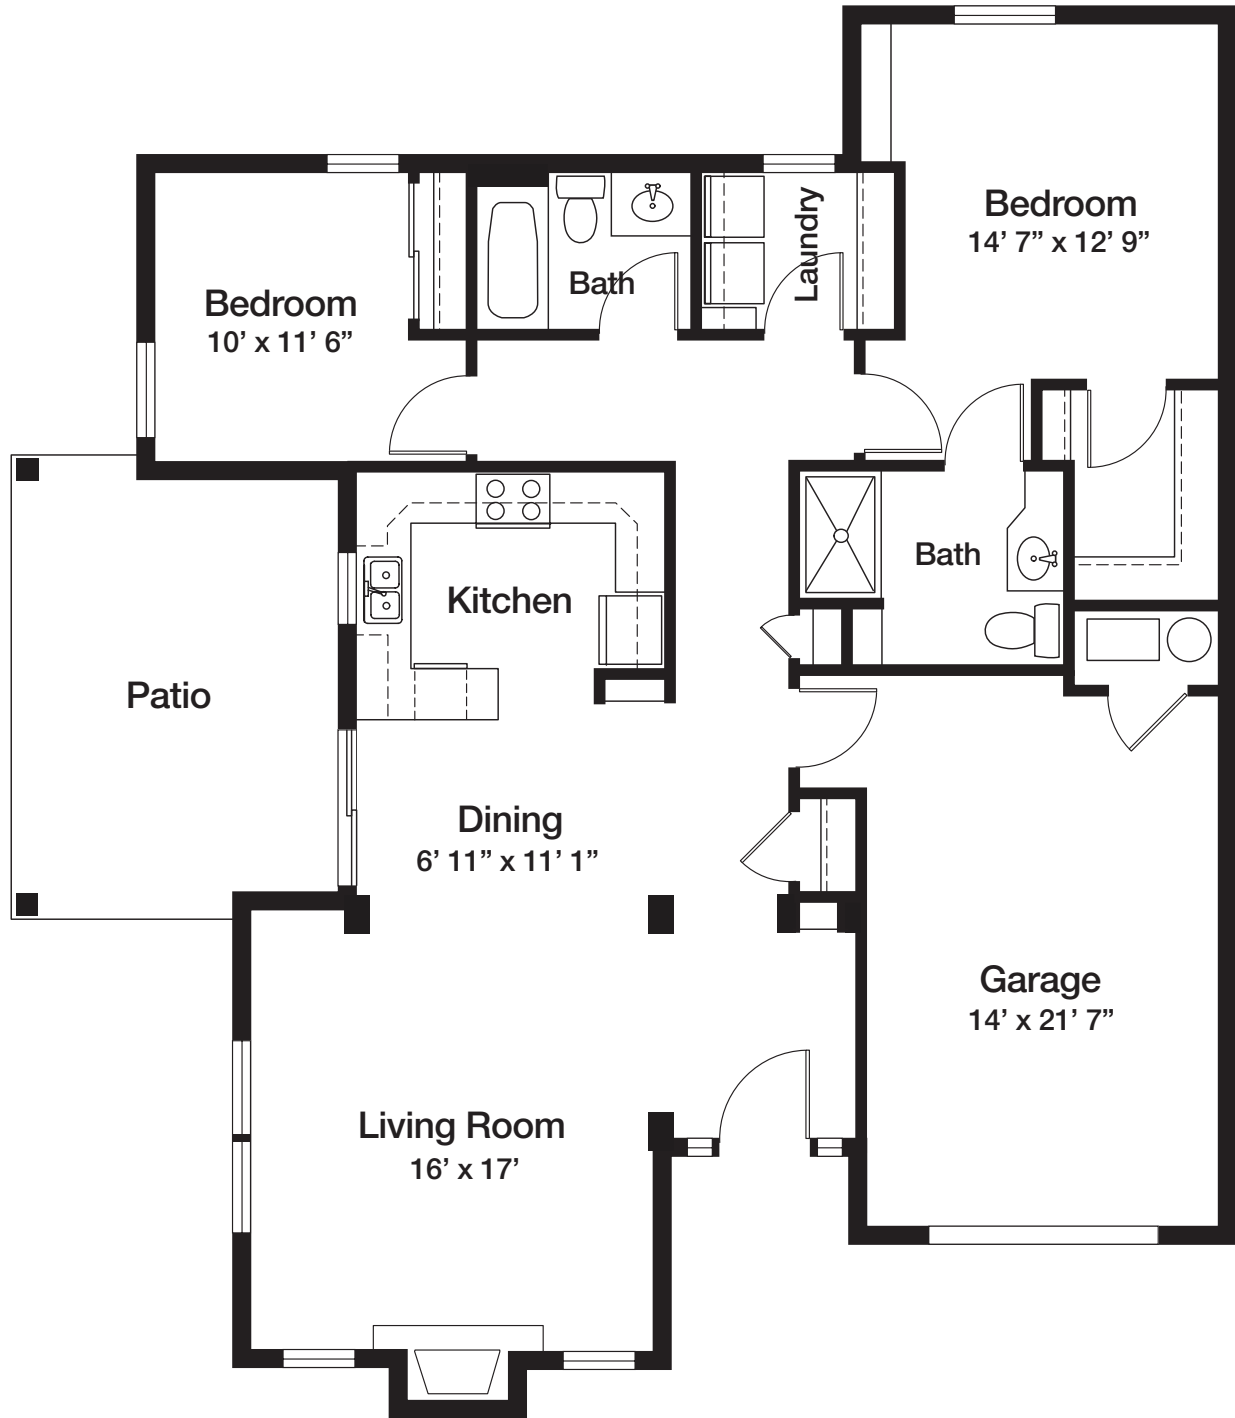

# Sage Floorplan

Commons neighborhood  
1,470 - 1,800 sq. ft.