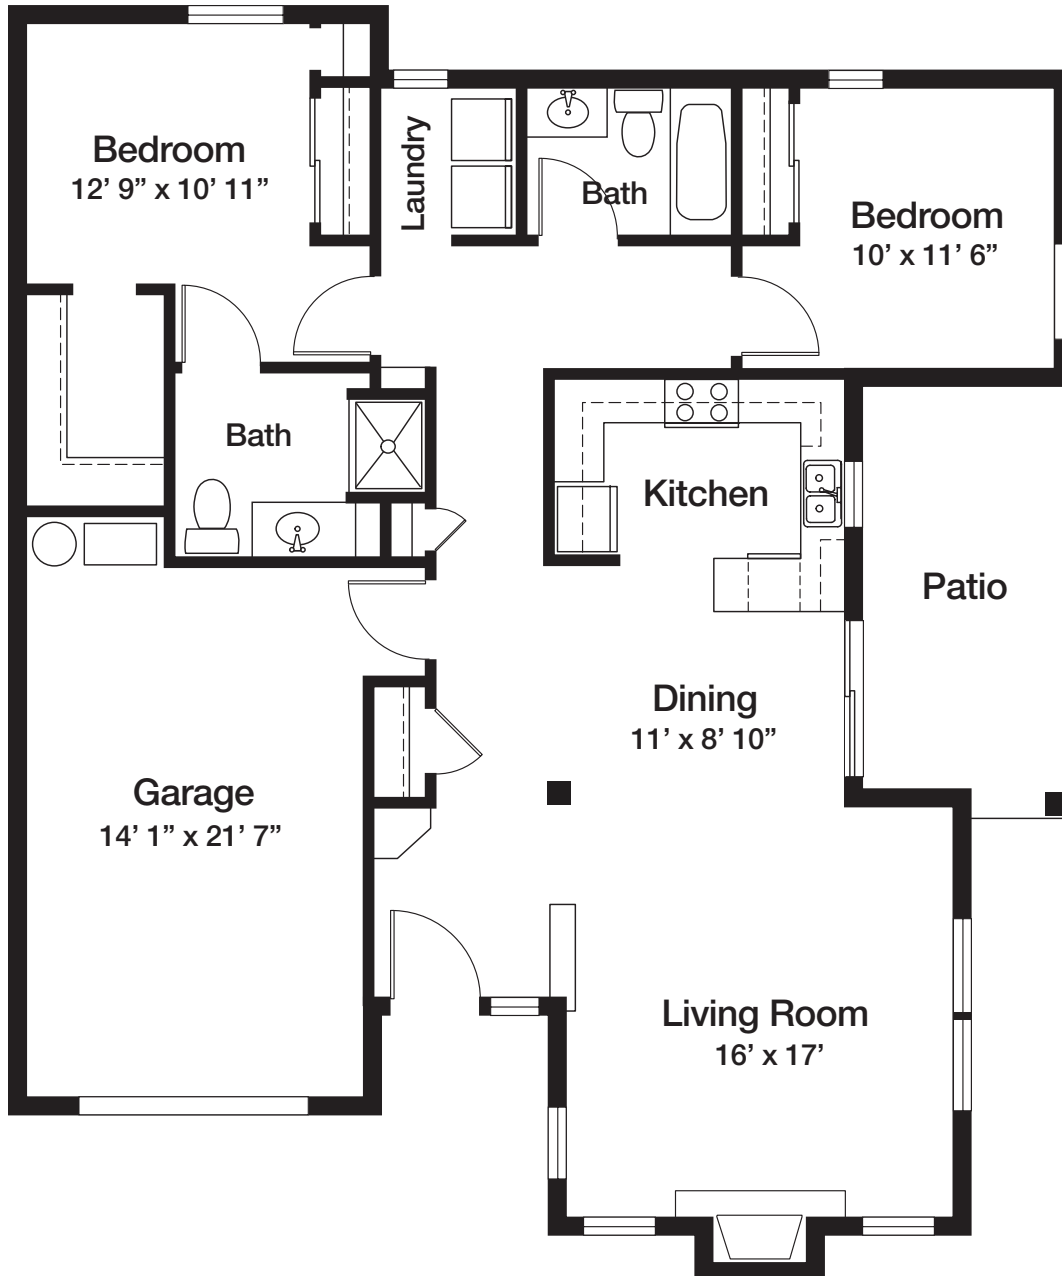

Pinyon Floorplan

Commons neighborhood
1,390 sq. ft.