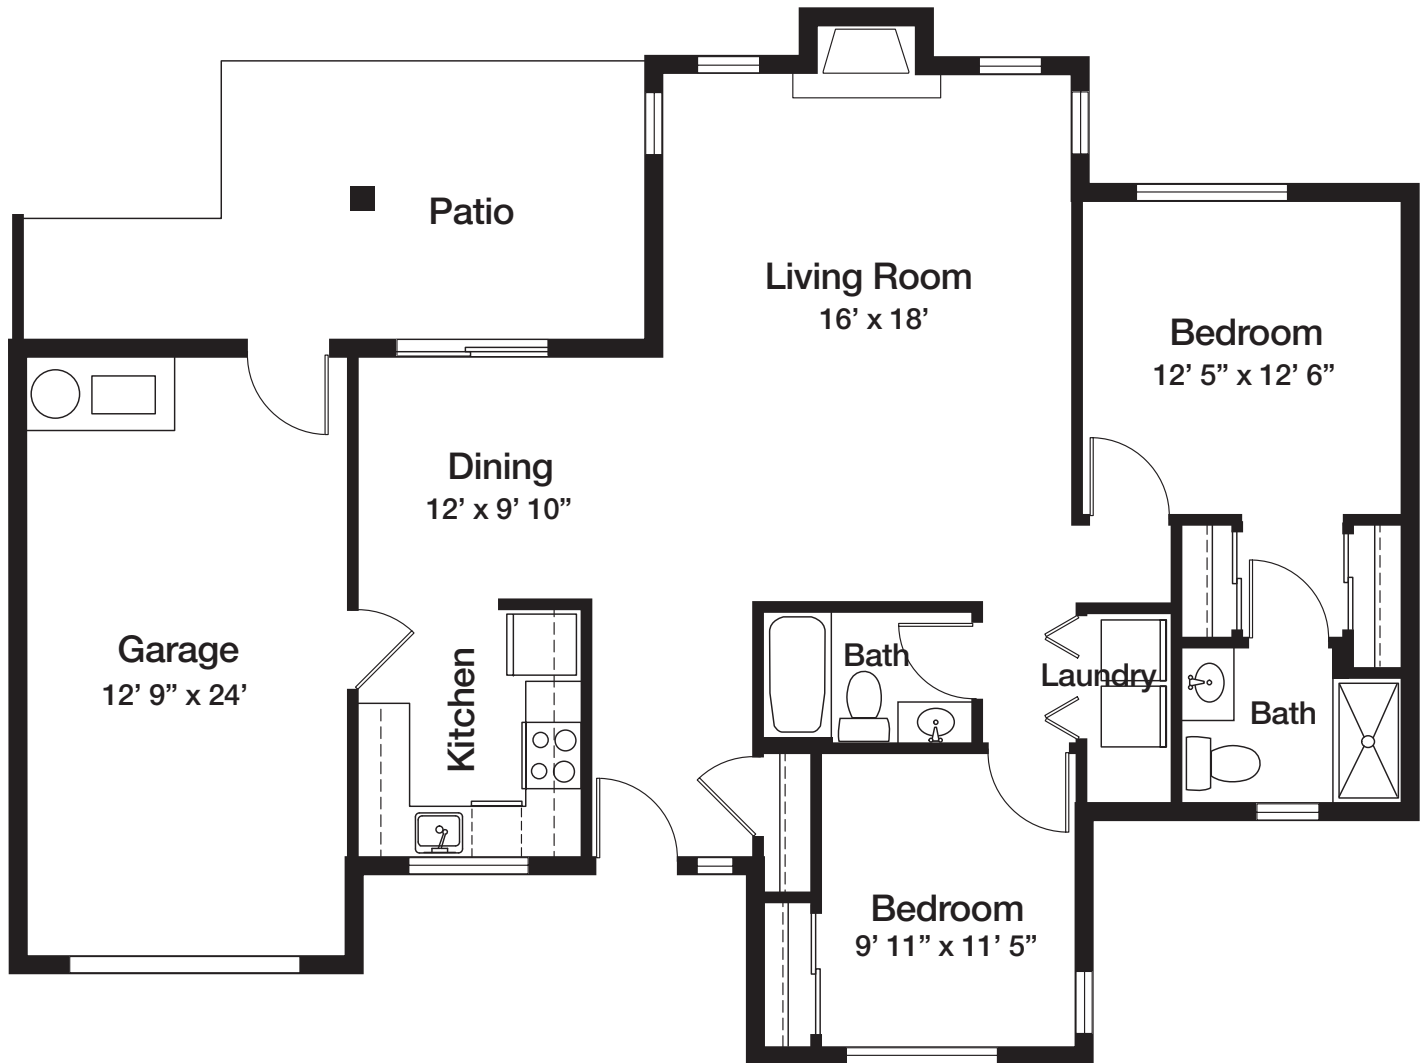

Juniper Floorplan

Fountains neighborhood
1,200 sq. ft.