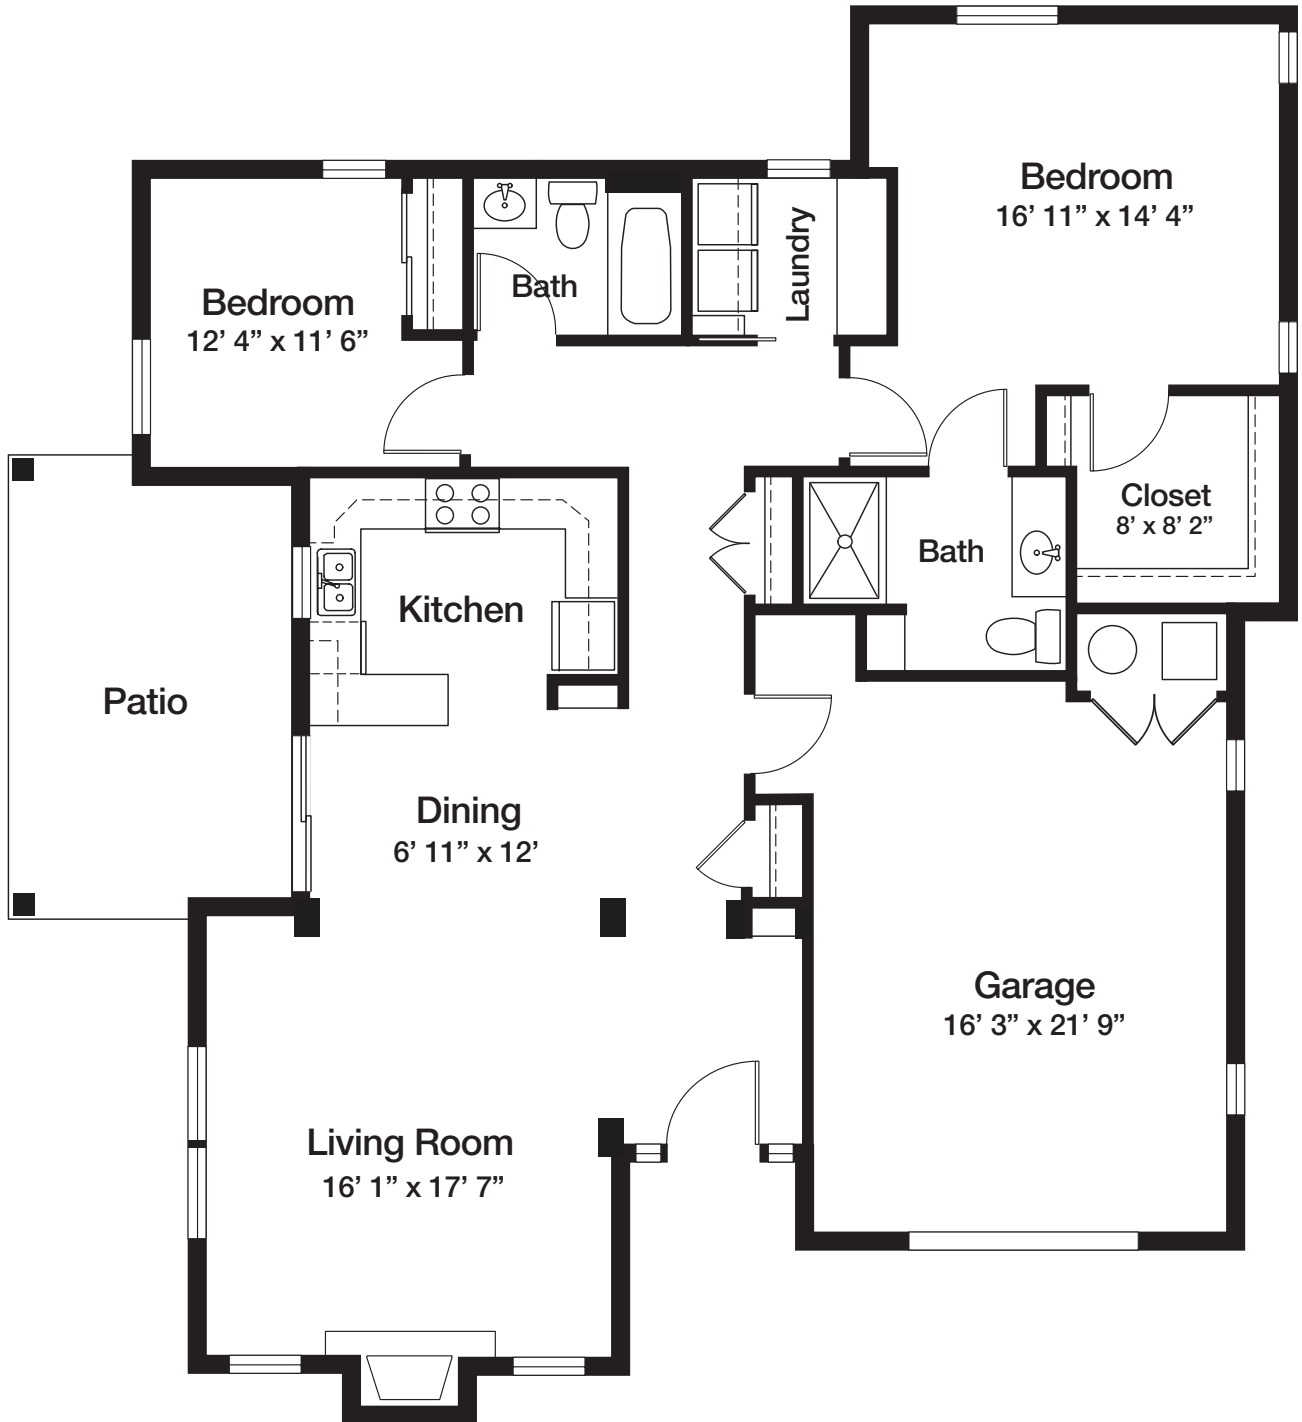

# Aspen I Floorplan

Commons neighborhood  
1,493 sq. ft.